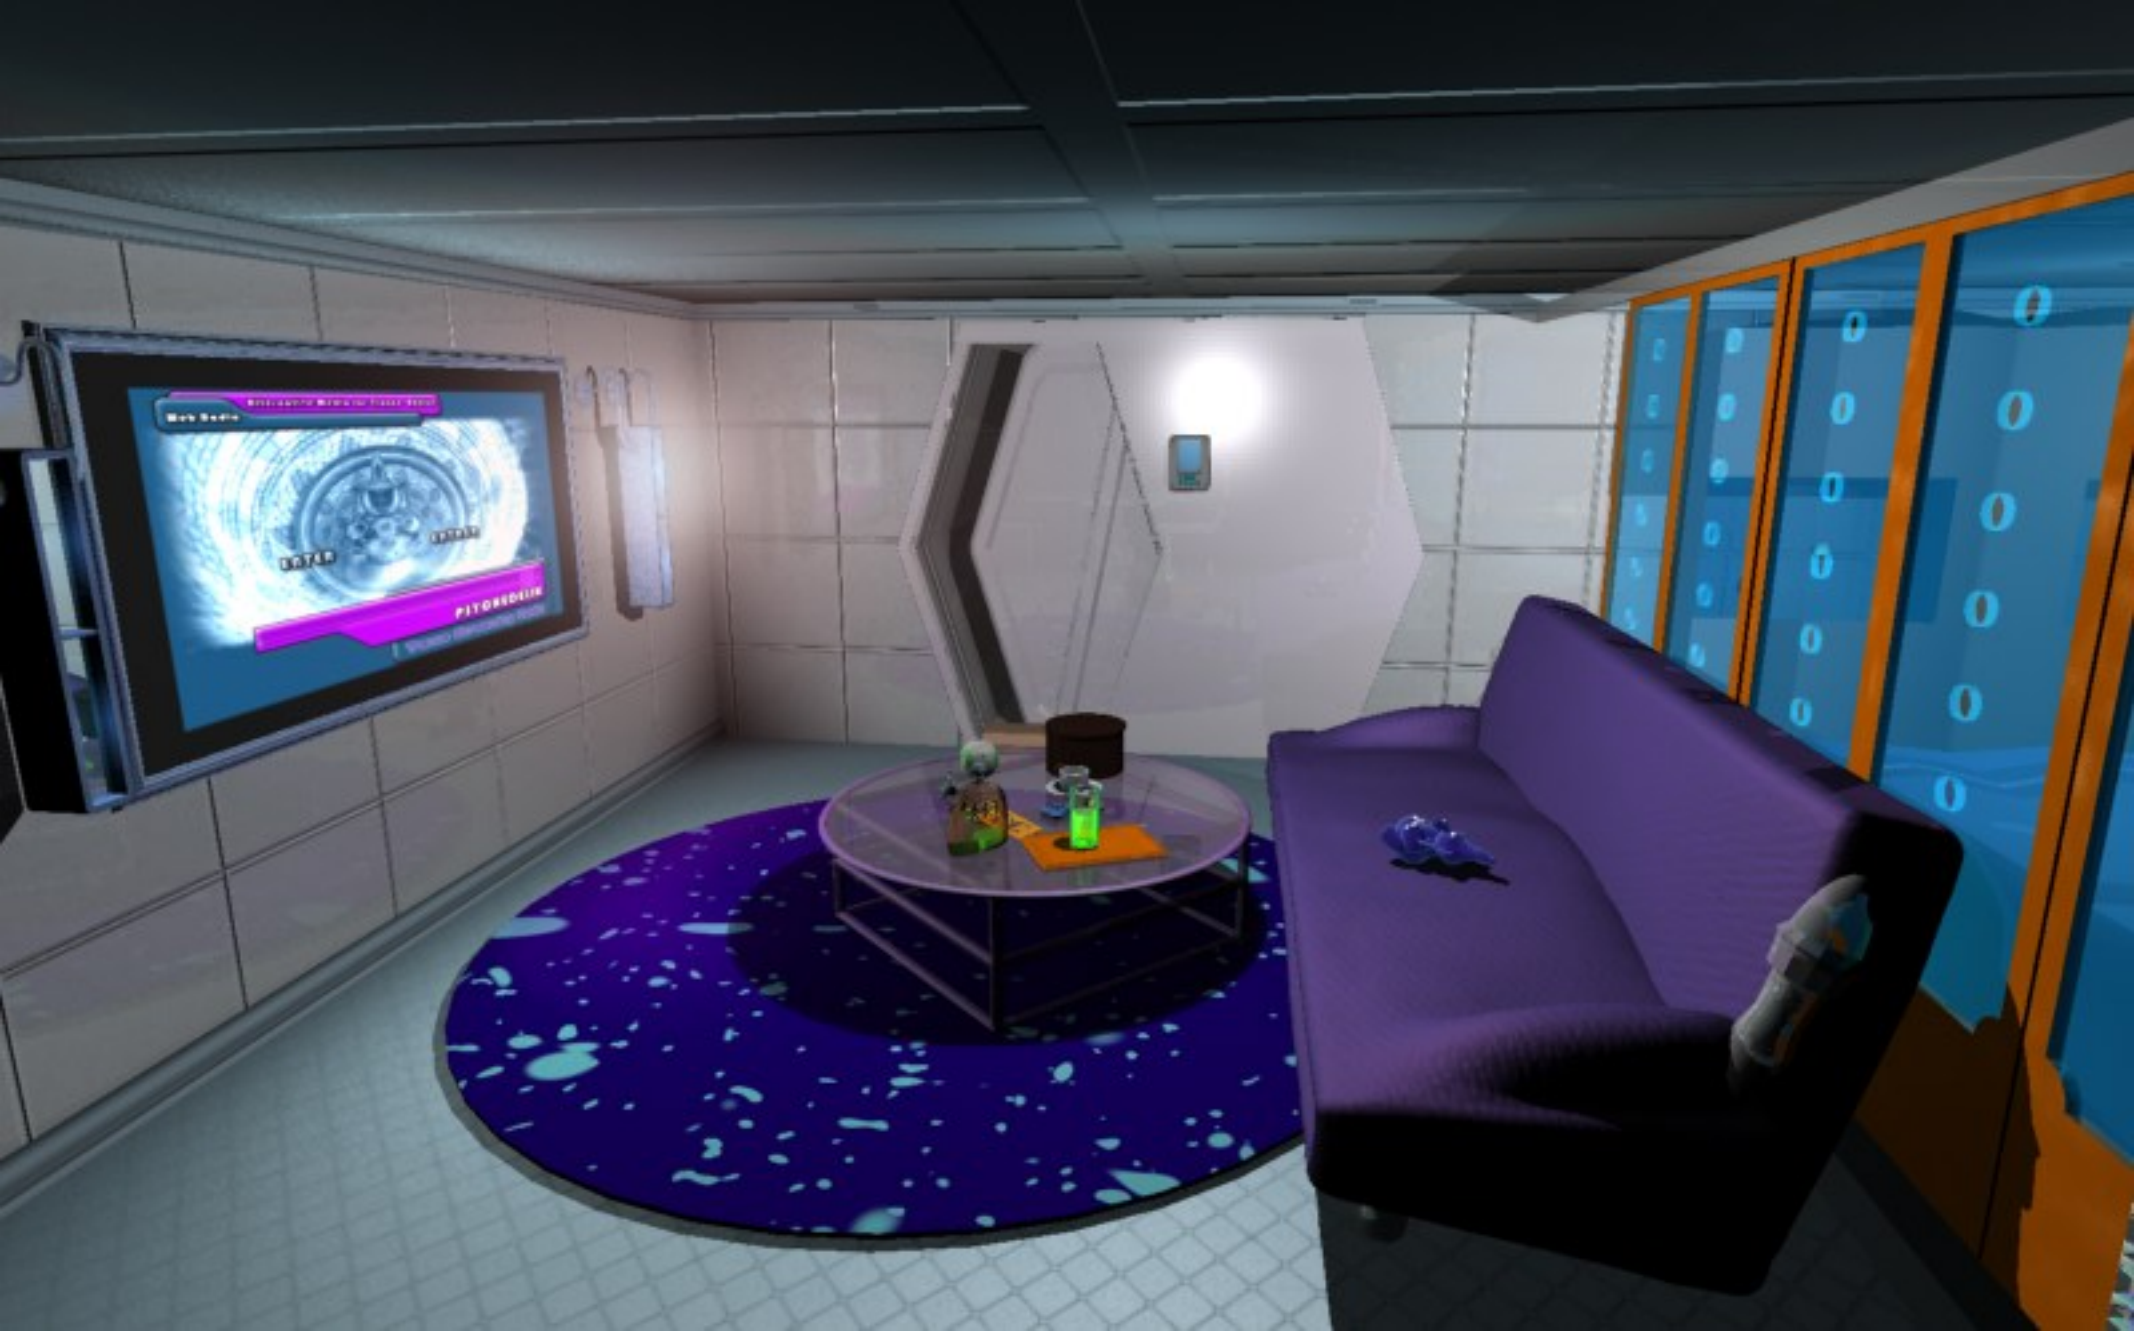

Coca-Cola
Coke

ROM 1

enter the
MIMI MATRIX

design is

not web

FeuchCar

New Beta

WELCOME TO NEW BETA