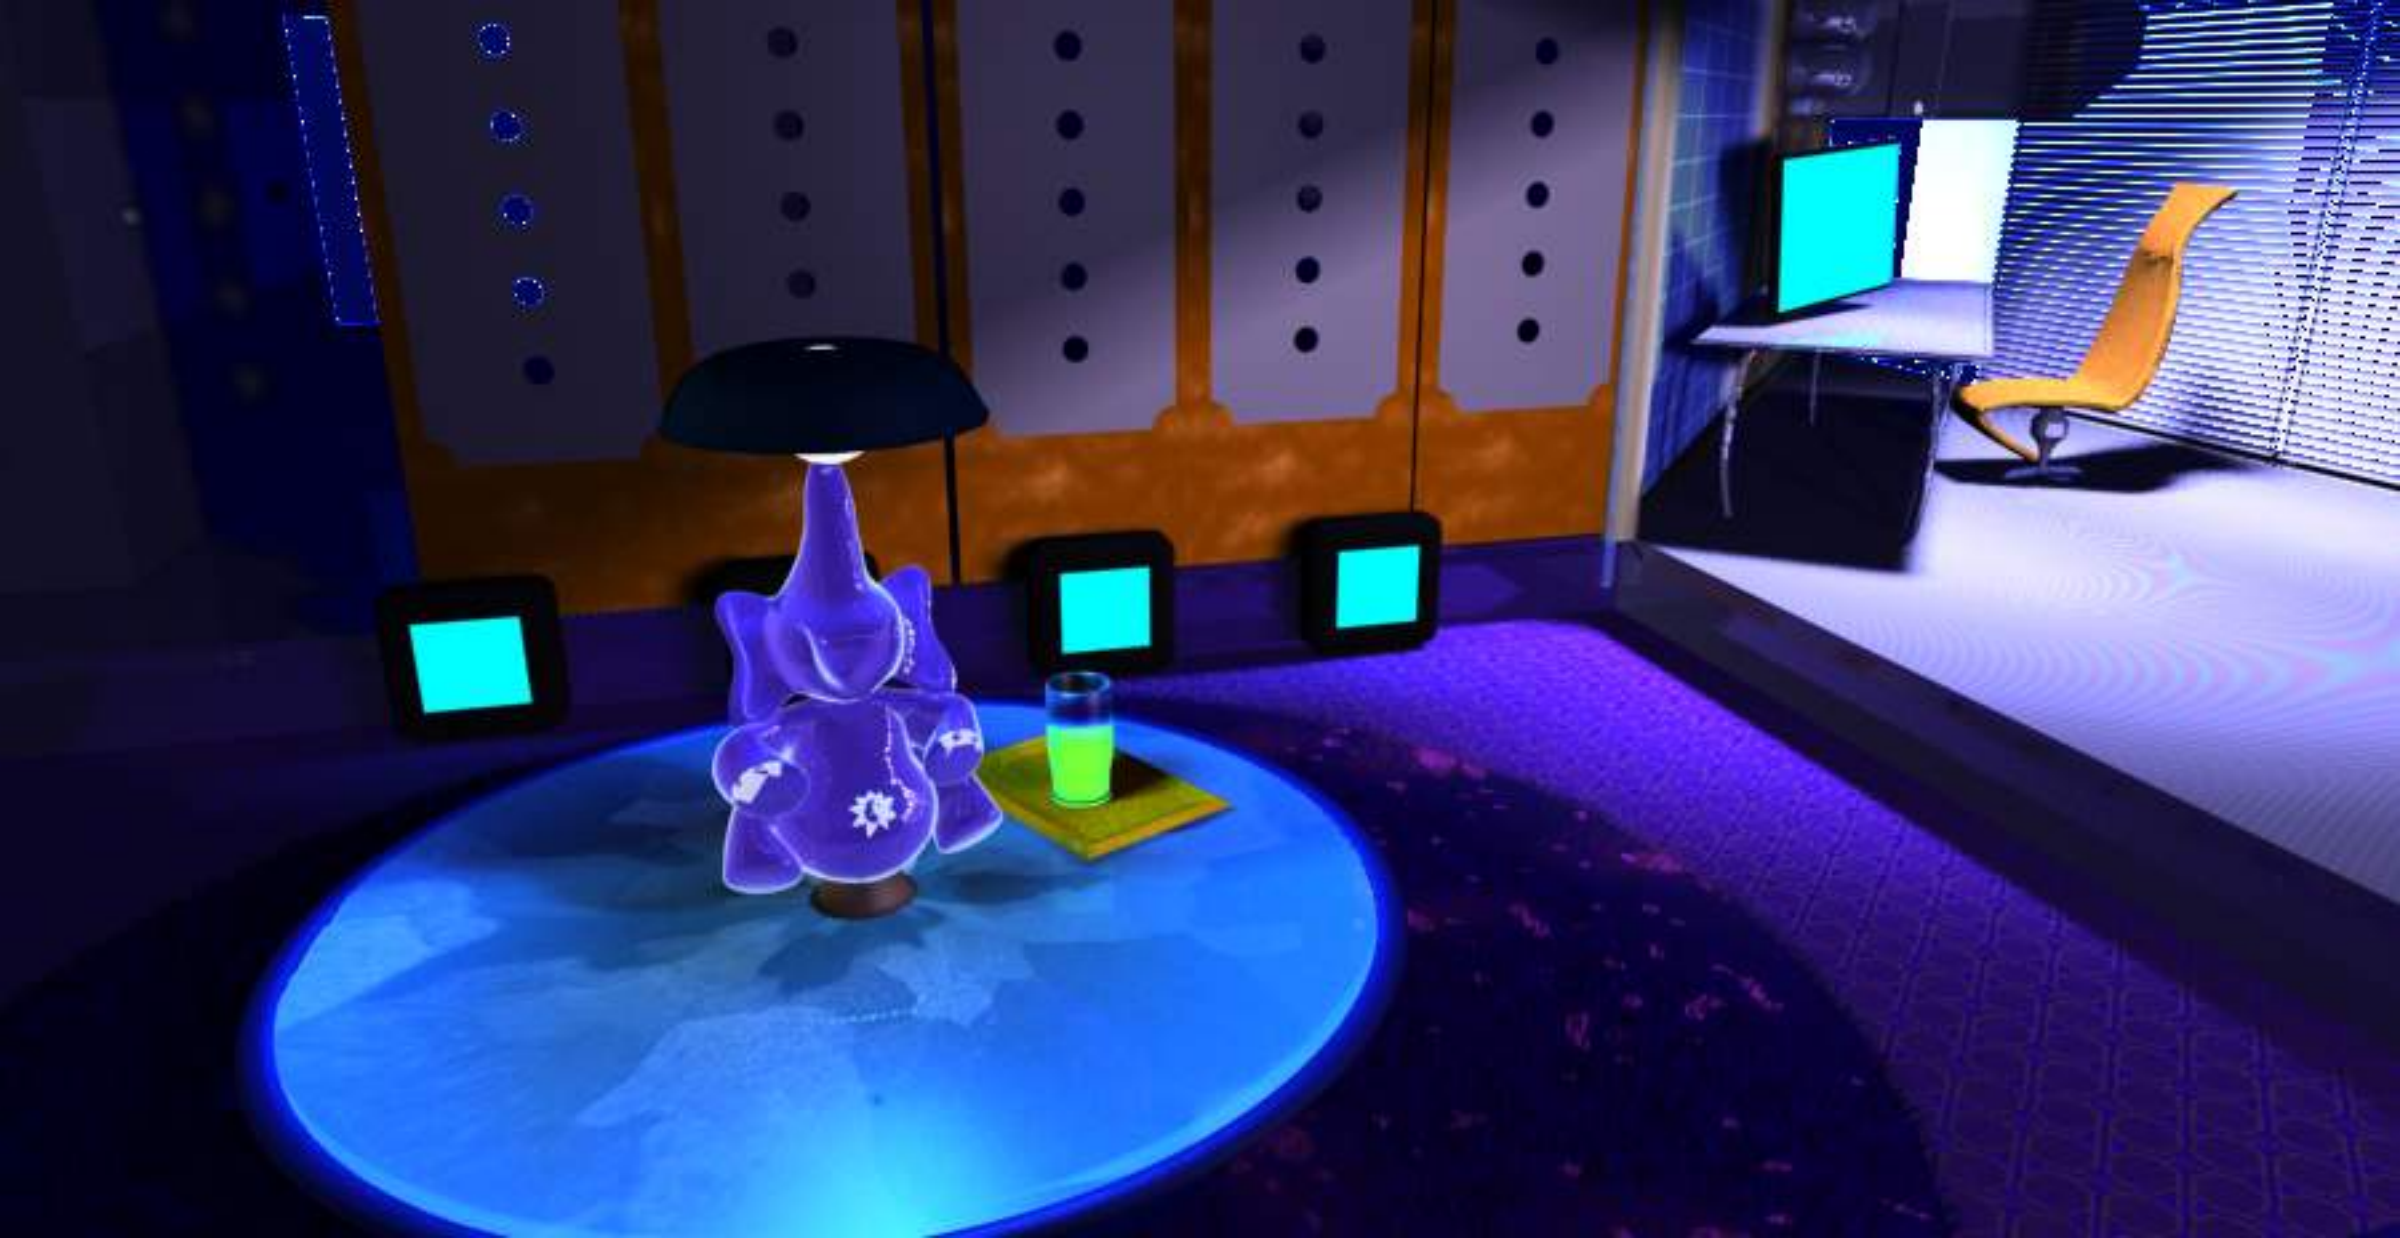

Coca-Cola
Coke

ROM 1

enter the
MIMI MATRIX

design is

not web

FeuchCar

New Beta

WELCOME TO NEW BETA